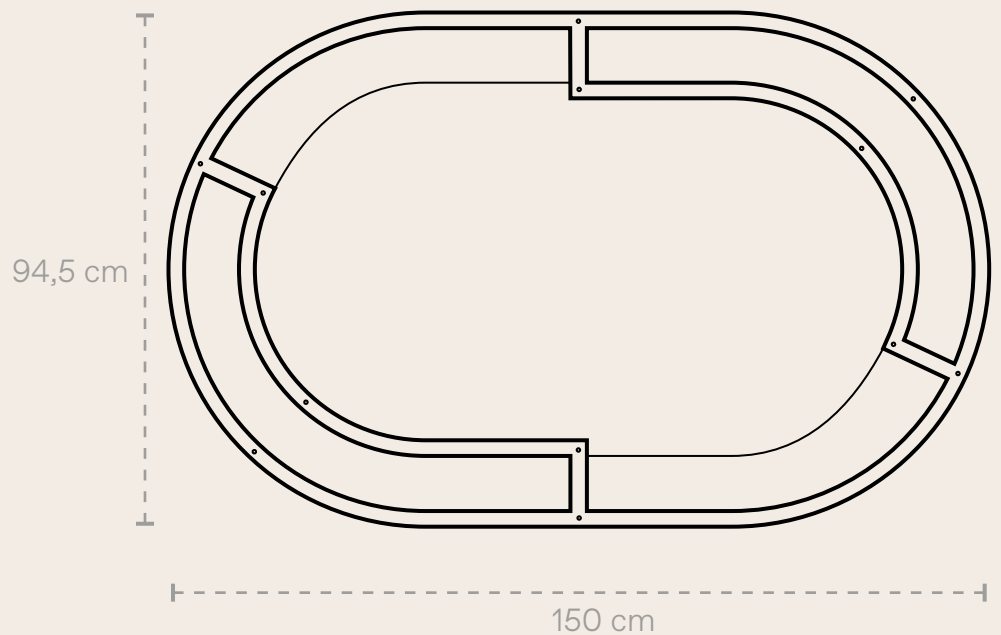

# SOM

sphær

The SOM Coffee Table is a representation of connection and dialogue, designed to embody the essence of exchange. Its name, "SOM," reflects the interplay of identical forms that are diagonally offset, creating a subtle tension between symmetry and contrast. The design highlights the idea of sitting opposite one another, fostering interaction, collaboration, and the blending of perspectives.

## DIMENSIONS

h: 45 cm / b: 94,5 cm / l: 150 cm

## WEIGHT

85 kg

The weight may vary by 1-2 kg, as it is a handmade product.

## MATERIAL & FINISH

The table's stainless steel structure and double-layered glass surfaces emphasize this dynamic. From above, the identical shapes of the metal structure mirror each other in an offset configuration, symbolizing the balance and movement of opposing ideas.