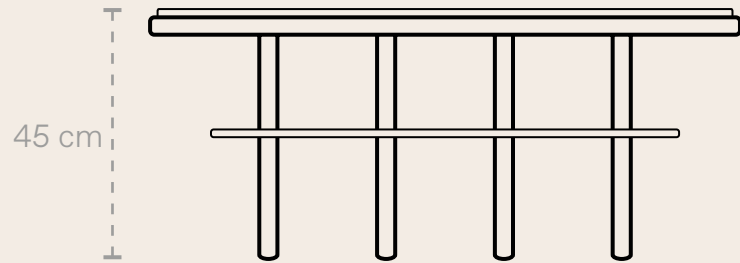

# SOM

sphær

The SOM Coffee Table is a representation of connection and dialogue, designed to embody the essence of exchange. Its name, "SOM," reflects the interplay of identical forms that are diagonally offset, creating a subtle tension between symmetry and contrast. The design highlights the idea of sitting opposite one another, fostering interaction, collaboration, and the blending of perspectives.

## DIMENSIONS

h: 45 cm / b: 94,5 cm / l: 150 cm

## WEIGHT

85 kg

The weight may vary by 1-2 kg, as it is a handmade product.

## MATERIAL & FINISH

The table's stainless steel structure and double-layered glass surfaces emphasize this dynamic. From above, the identical shapes of the metal structure mirror each other in an offset configuration, symbolizing the balance and movement of opposing ideas.